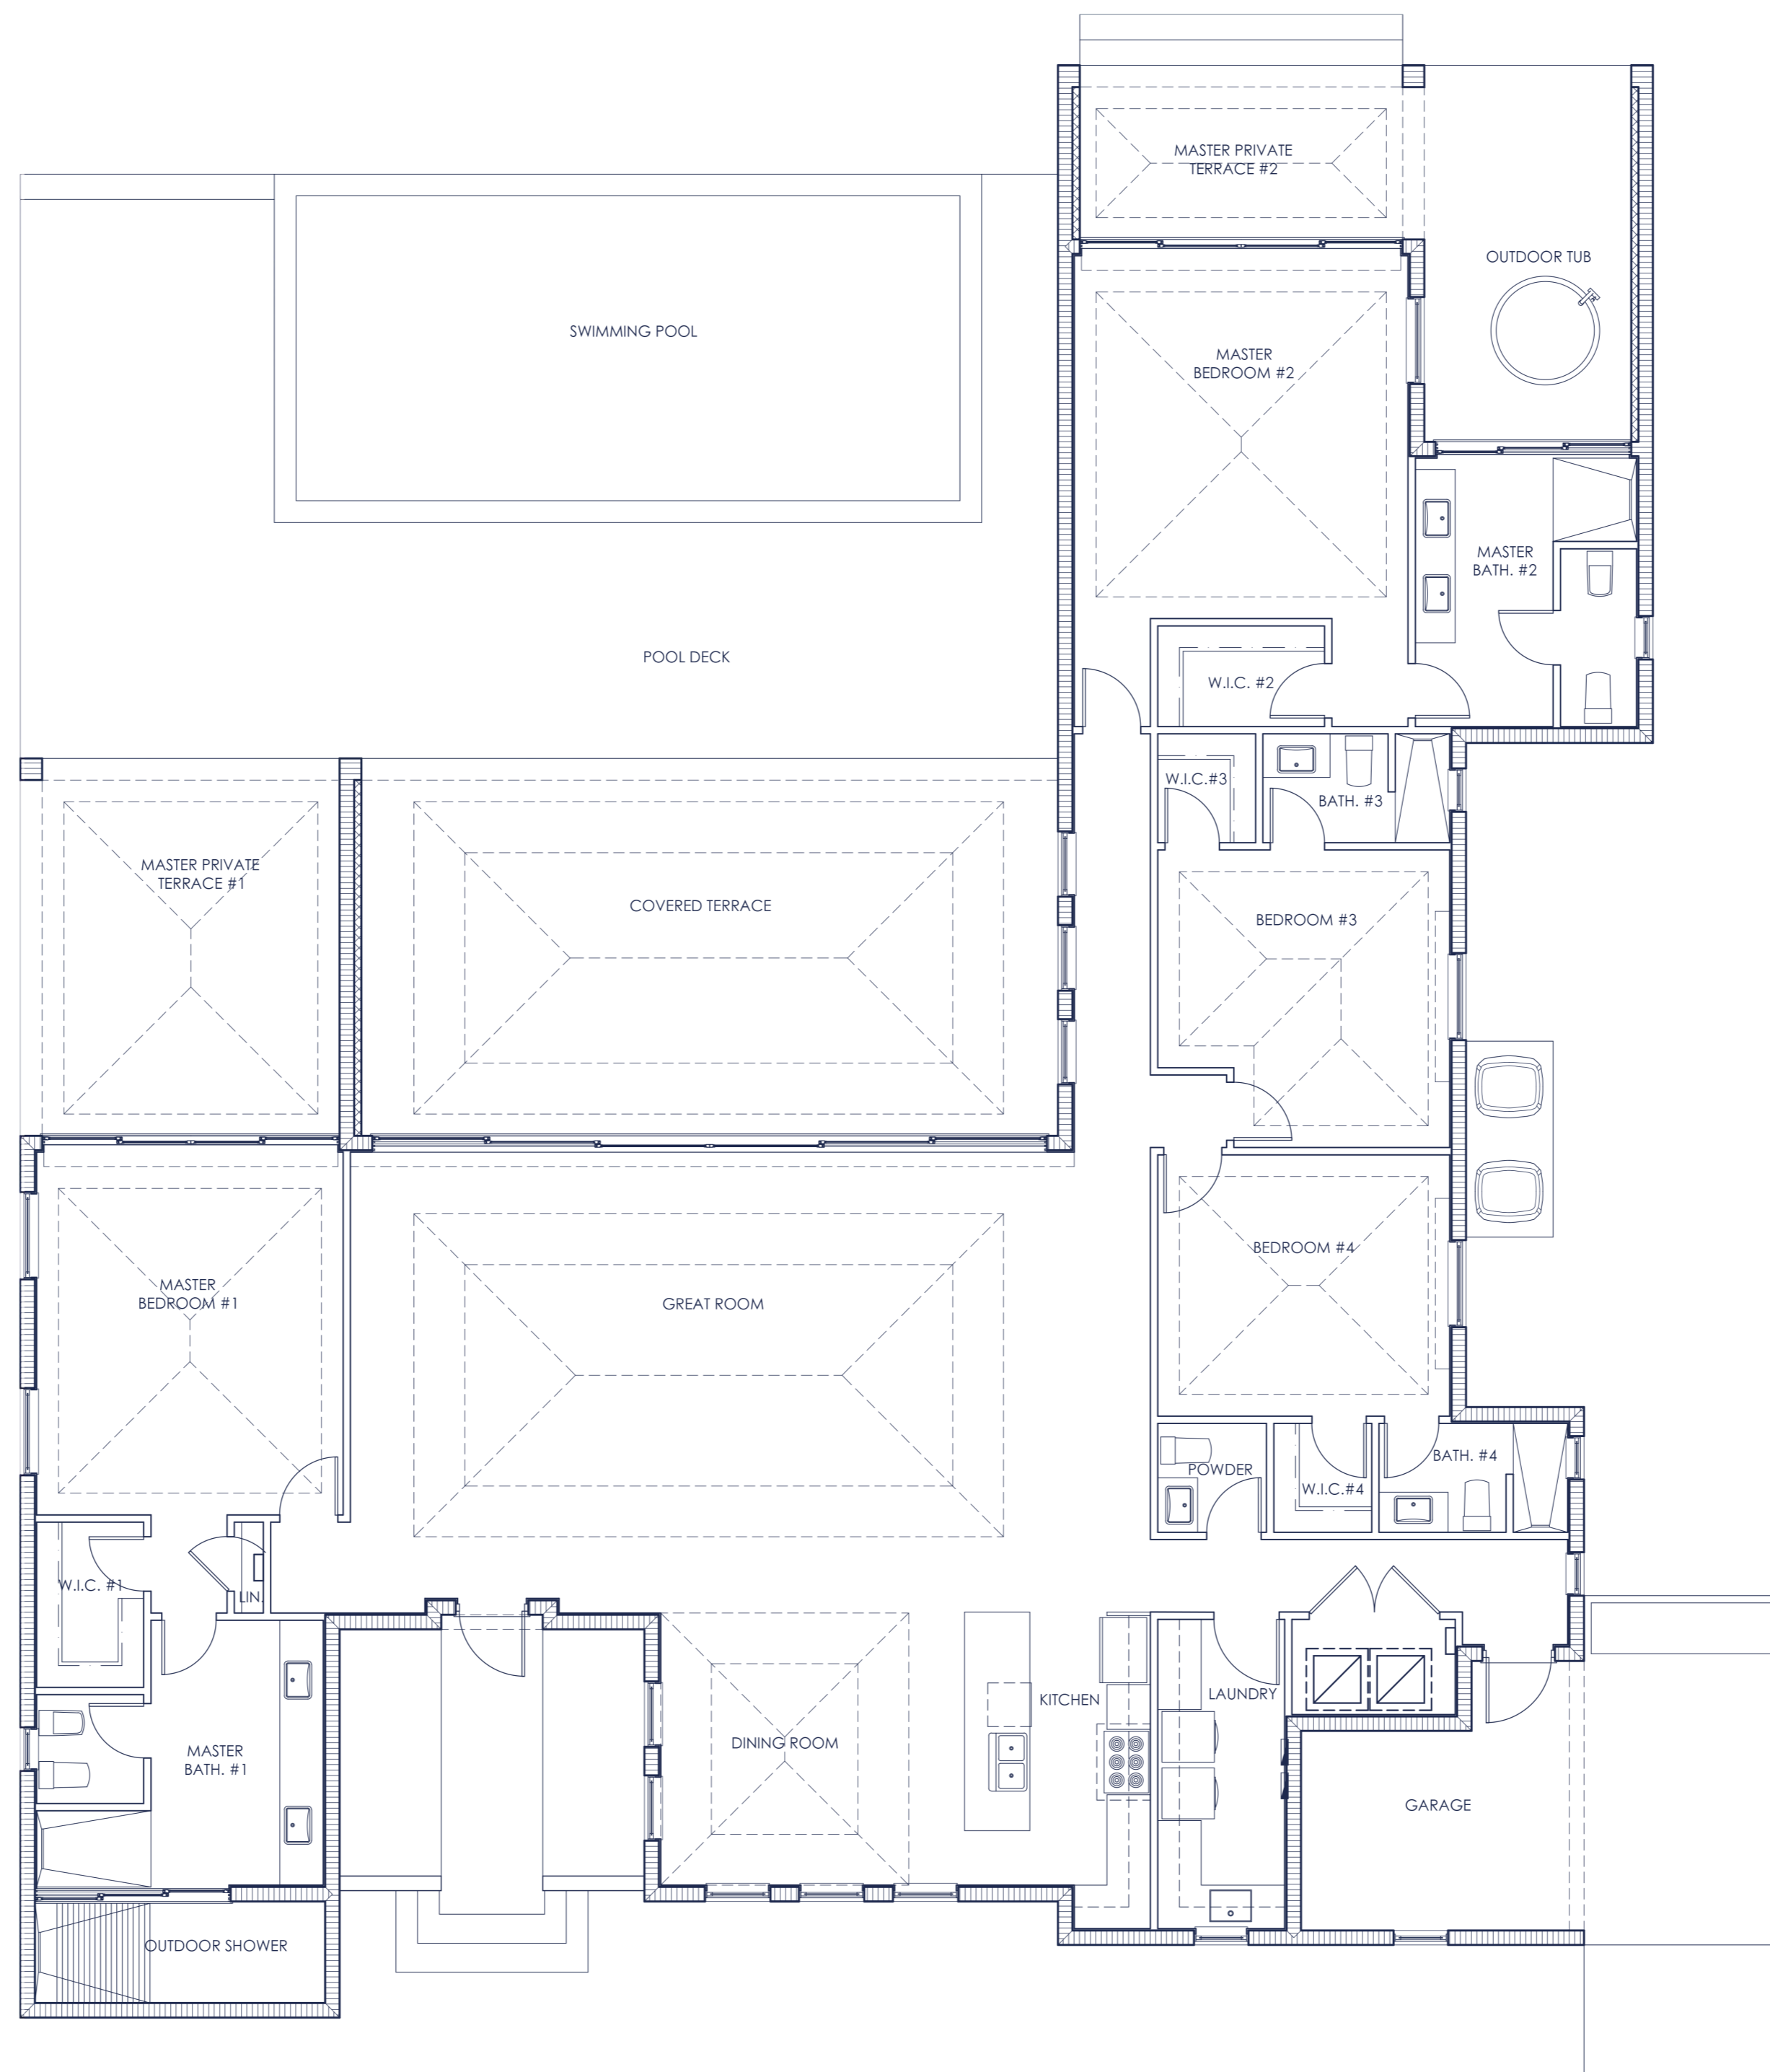

ROCKWELL ISLAND

An Exclusive Beachside Retreat

LE SERENO

6,501
TOTAL SQUARE FEET

06
BEDROOMS

4
BATHROOMS

2 OUTDOOR
SHOWERS

FENG SHUI

5,050
TOTAL SQUARE FEET

03
BEDROOMS

3 1/2
BATHROOMS

FENG SHUI WITH BUNGALOW

5,653
TOTAL SQUARE FEET

03
BEDROOMS
WITH 1 DETACHED
BUNGALOW

4 1/2
BATHROOMS

PLANTATION

4,588
TOTAL SQUARE FEET

04
BEDROOMS

4 1/2
BATHROOMS

ST. BARTS

4,367
TOTAL SQUARE FEET

04
BEDROOMS

4 1/2
BATHROOMS