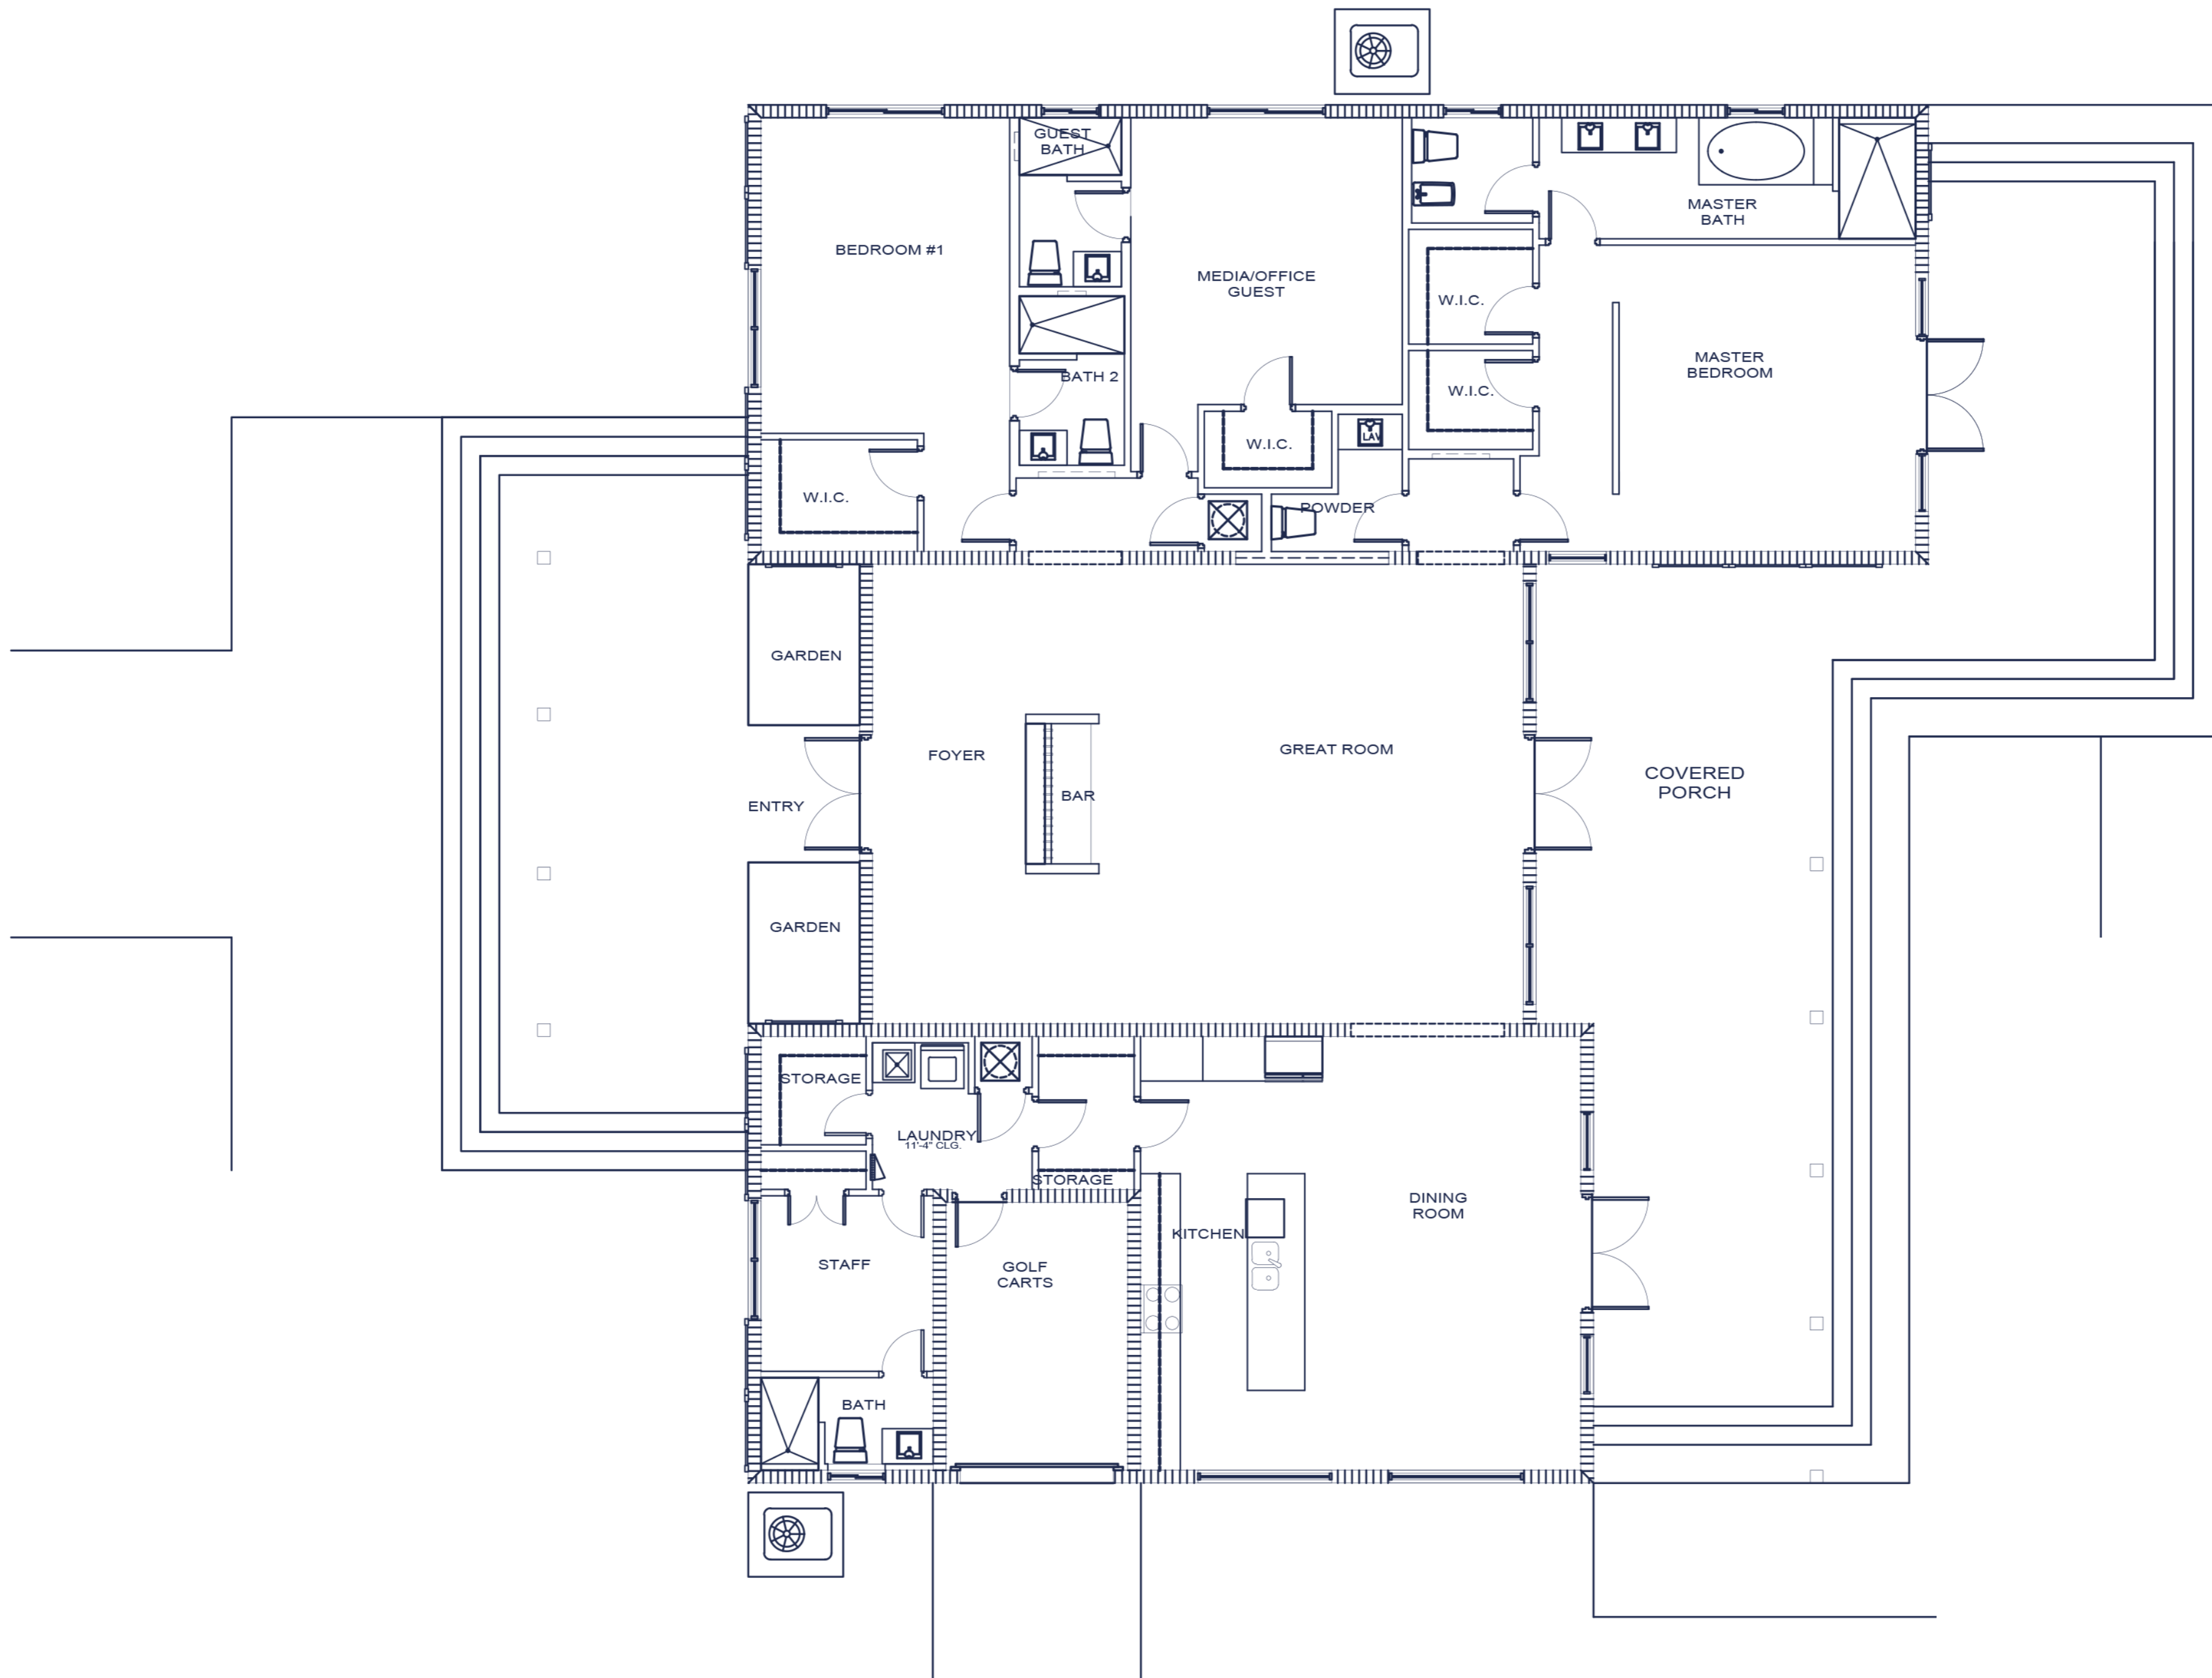

ROCKWELL ISLAND

An Exclusive Beachside Retreat

LE SERENO

6,501
TOTAL SQUARE FEET

06
BEDROOMS

4
BATHROOMS

2 OUTDOOR
SHOWERS

FENG SHUI

5,050
TOTAL SQUARE FEET

03
BEDROOMS

3 1/2
BATHROOMS

FENG SHUI WITH BUNGALOW

5,653
TOTAL SQUARE FEET

03
BEDROOMS
WITH 1 DETACHED
BUNGALOW

4 1/2
BATHROOMS

PLANTATION

4,588
TOTAL SQUARE FEET

04
BEDROOMS

4 1/2
BATHROOMS

ST. BARTS

4,367
TOTAL SQUARE FEET

04
BEDROOMS

4 1/2
BATHROOMS