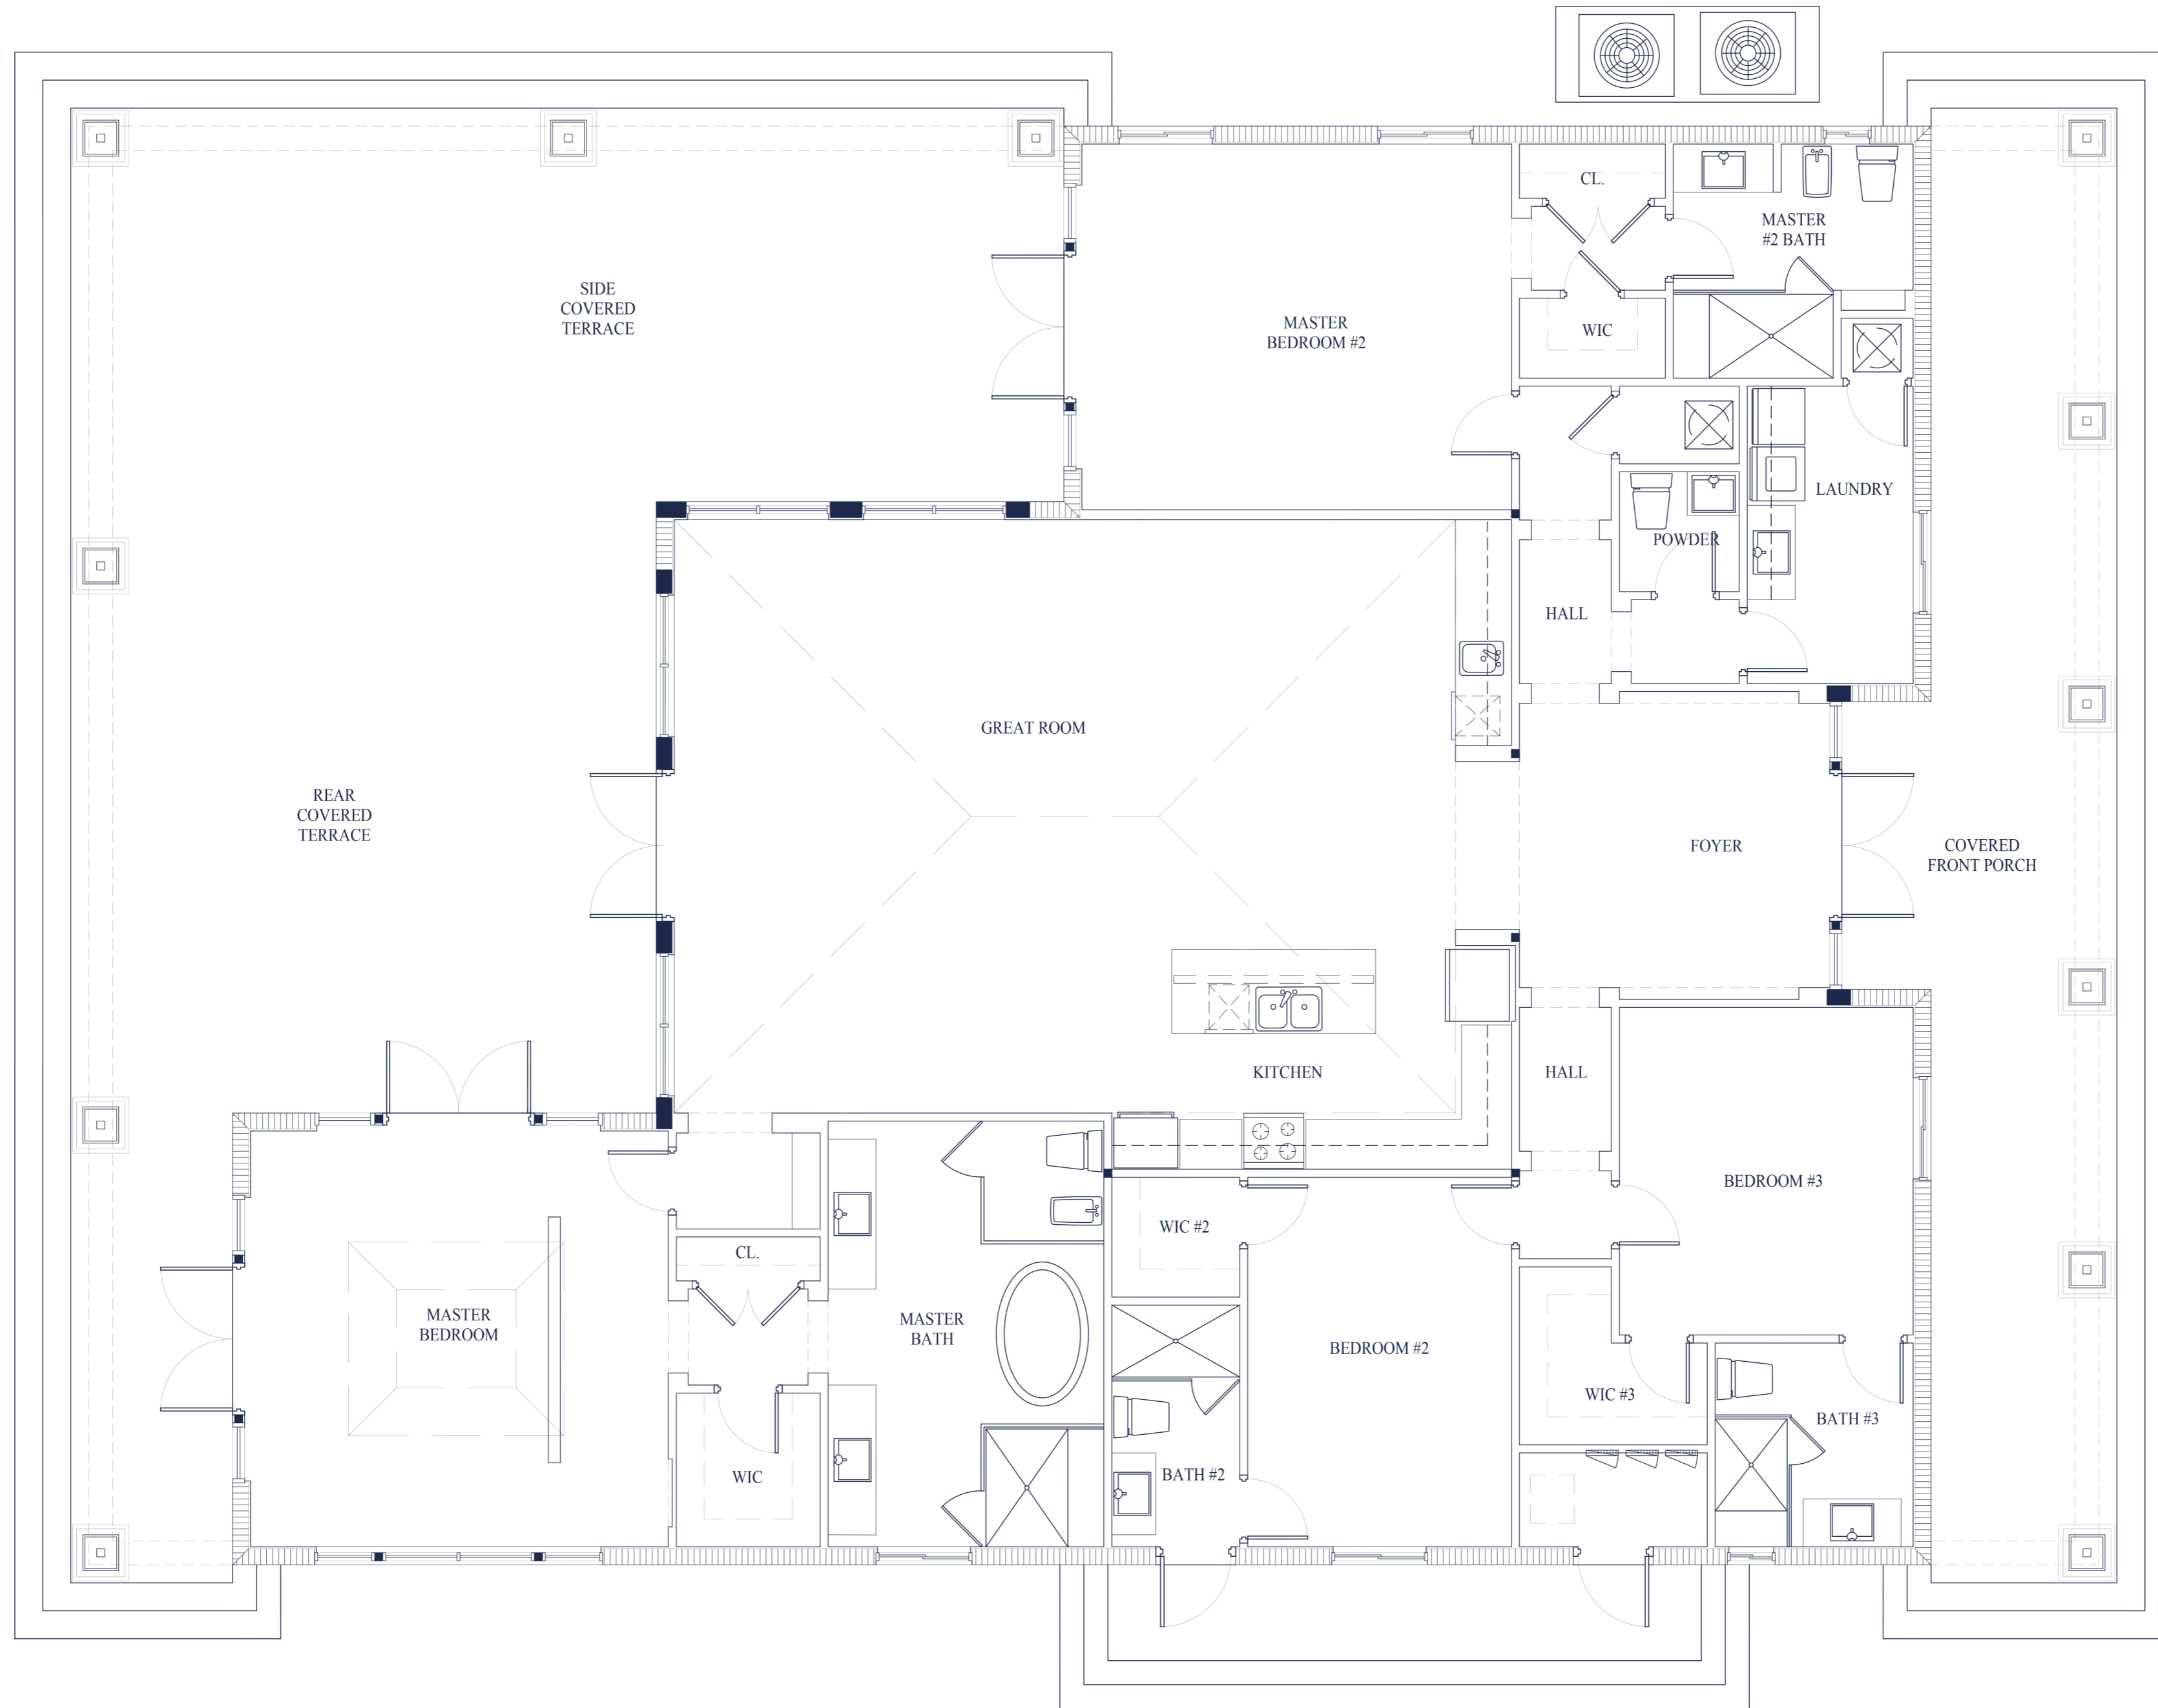

ROCKWELL ISLAND

An Exclusive Beachside Retreat

LE SERENO

6,501
TOTAL SQUARE FEET

06
BEDROOMS

4
BATHROOMS

2 OUTDOOR
SHOWERS

FENG SHUI

5,050
TOTAL SQUARE FEET

03
BEDROOMS

3 1/2
BATHROOMS

FENG SHUI WITH BUNGALOW

5,653
TOTAL SQUARE FEET

03
BEDROOMS
WITH 1 DETACHED
BUNGALOW

4 1/2
BATHROOMS

PLANTATION

4,588
TOTAL SQUARE FEET

04
BEDROOMS

4 1/2
BATHROOMS

ST. BARTS

4,367
TOTAL SQUARE FEET

04
BEDROOMS

4 1/2
BATHROOMS