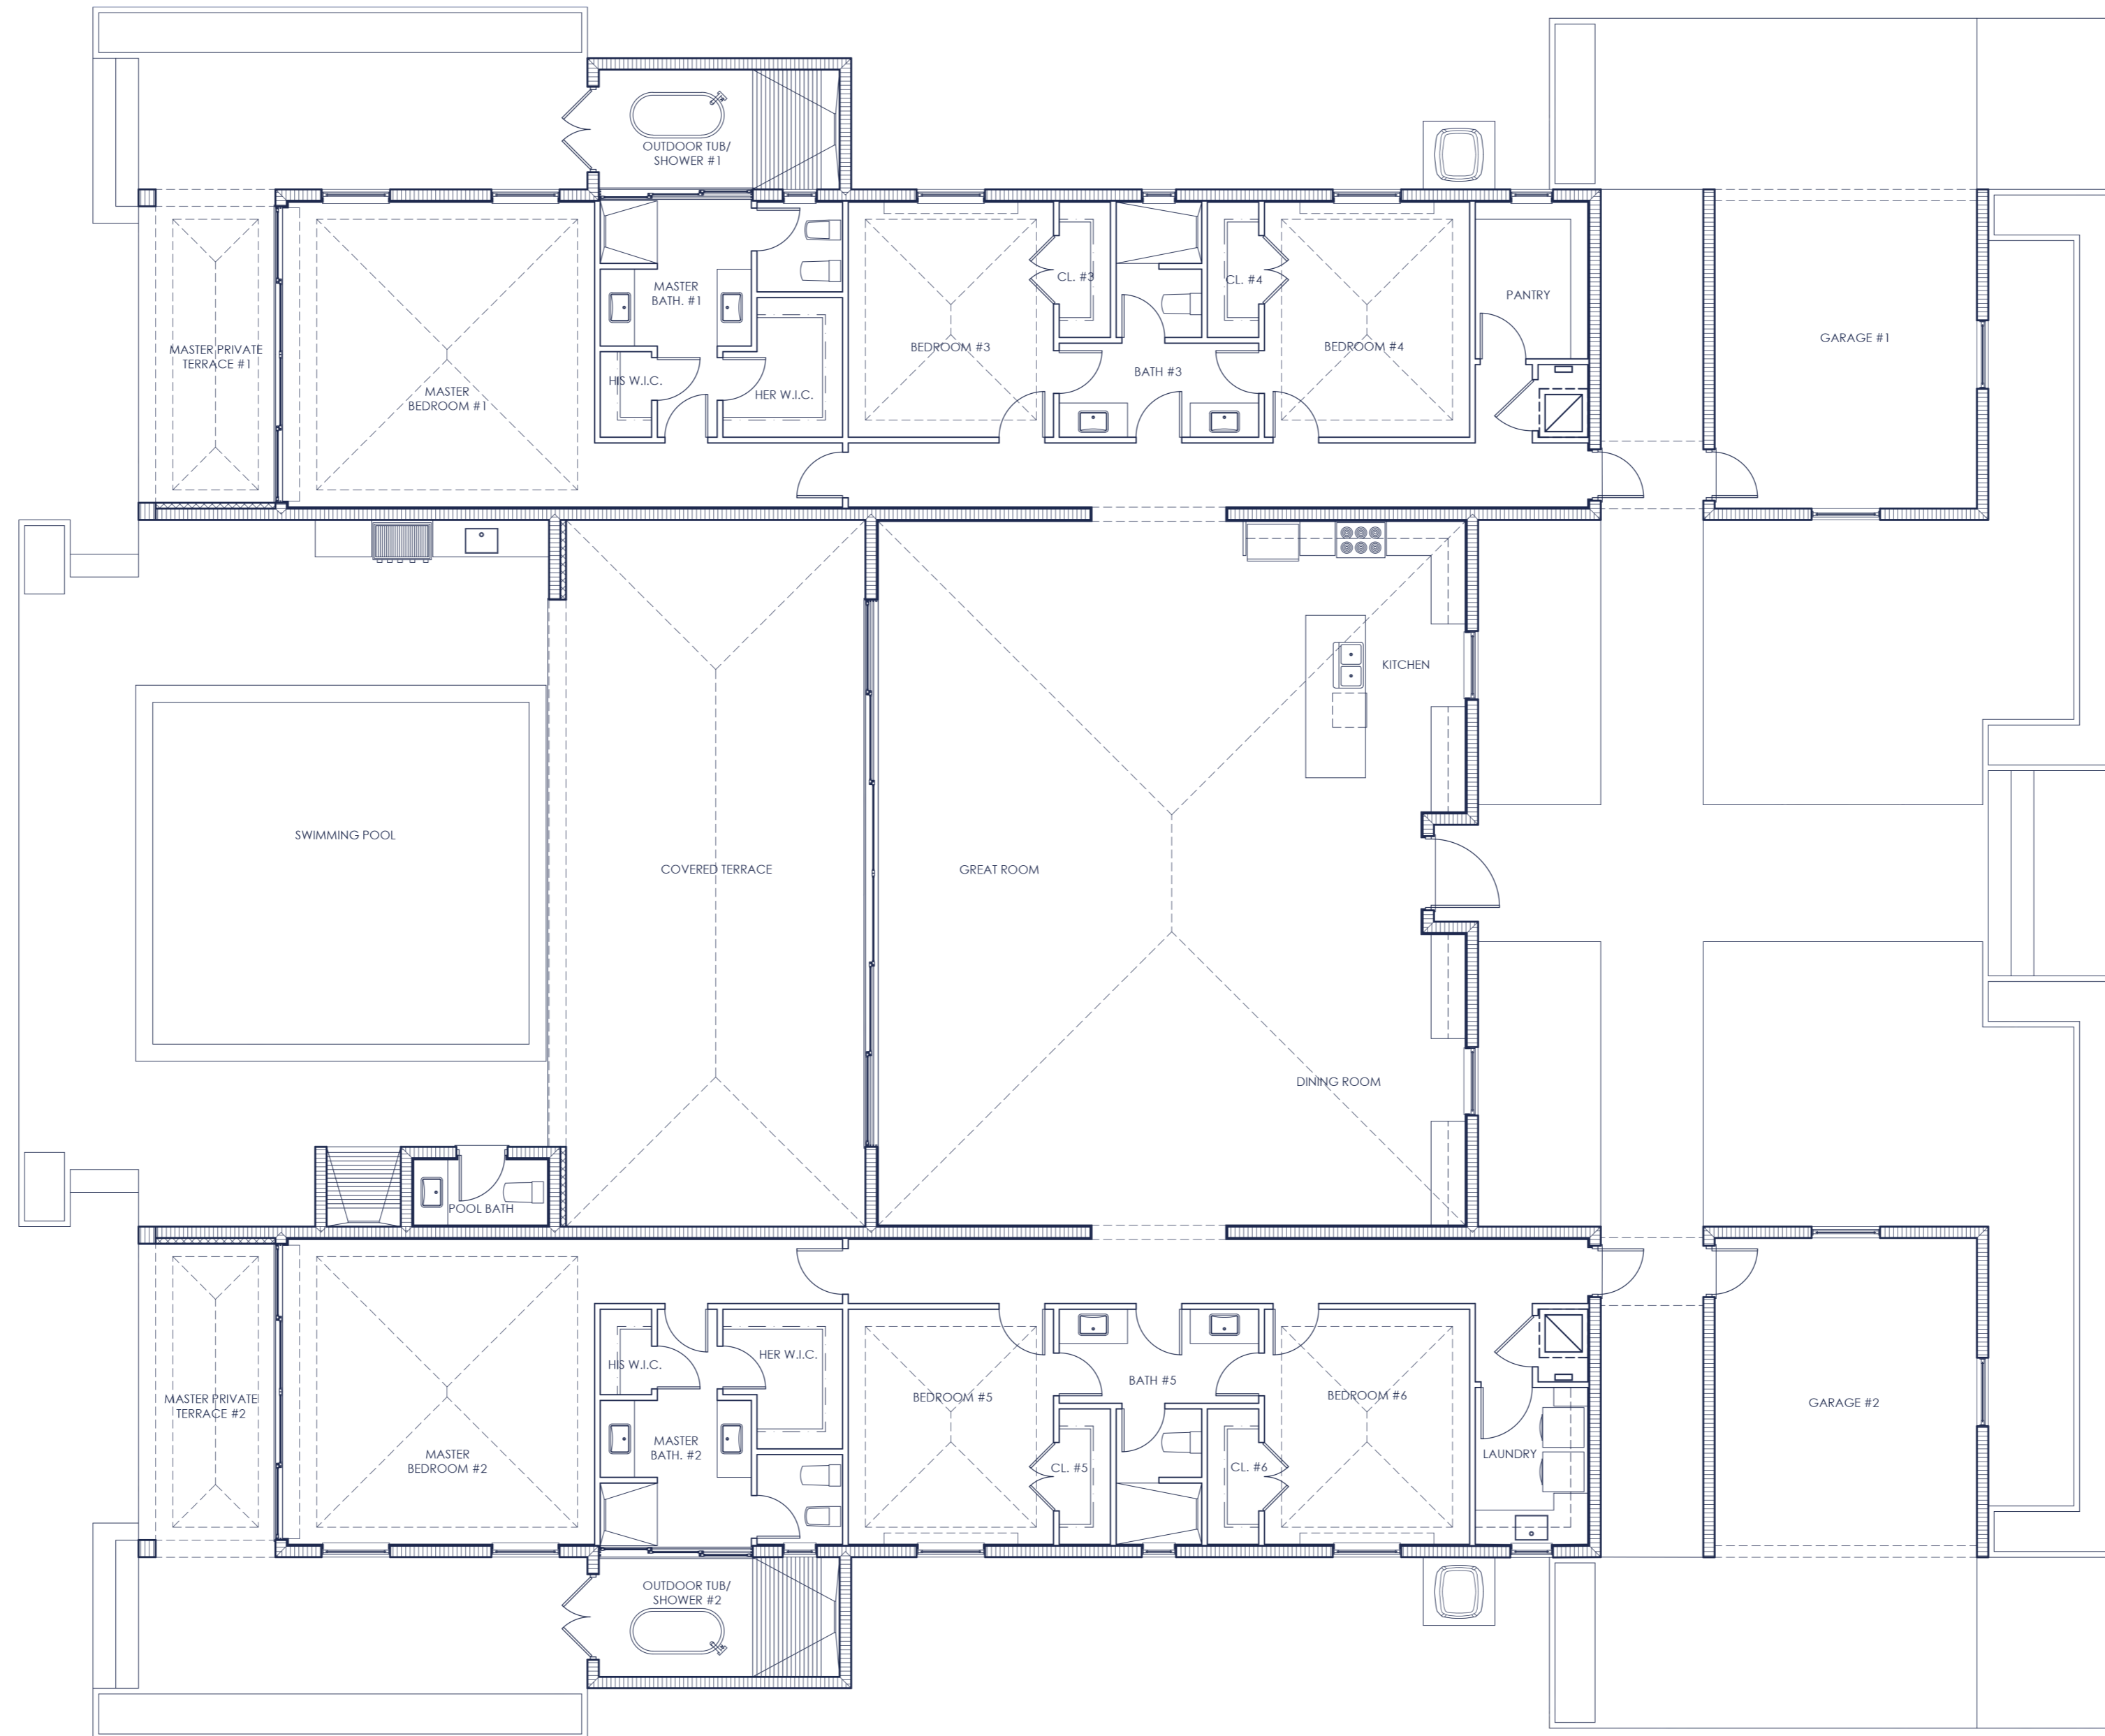

ROCKWELL ISLAND

An Exclusive Beachside Retreat

LE SERENO

6,501
TOTAL SQUARE FEET

06
BEDROOMS

4
BATHROOMS

2 OUTDOOR
SHOWERS

FENG SHUI

5,050
TOTAL SQUARE FEET

03
BEDROOMS

3 1/2
BATHROOMS

FENG SHUI WITH BUNGALOW

5,653
TOTAL SQUARE FEET

03
BEDROOMS
WITH 1 DETACHED
BUNGALOW

4 1/2
BATHROOMS

PLANTATION

4,588
TOTAL SQUARE FEET

04
BEDROOMS

4 1/2
BATHROOMS

ST. BARTS

4,367
TOTAL SQUARE FEET

04
BEDROOMS

4 1/2
BATHROOMS