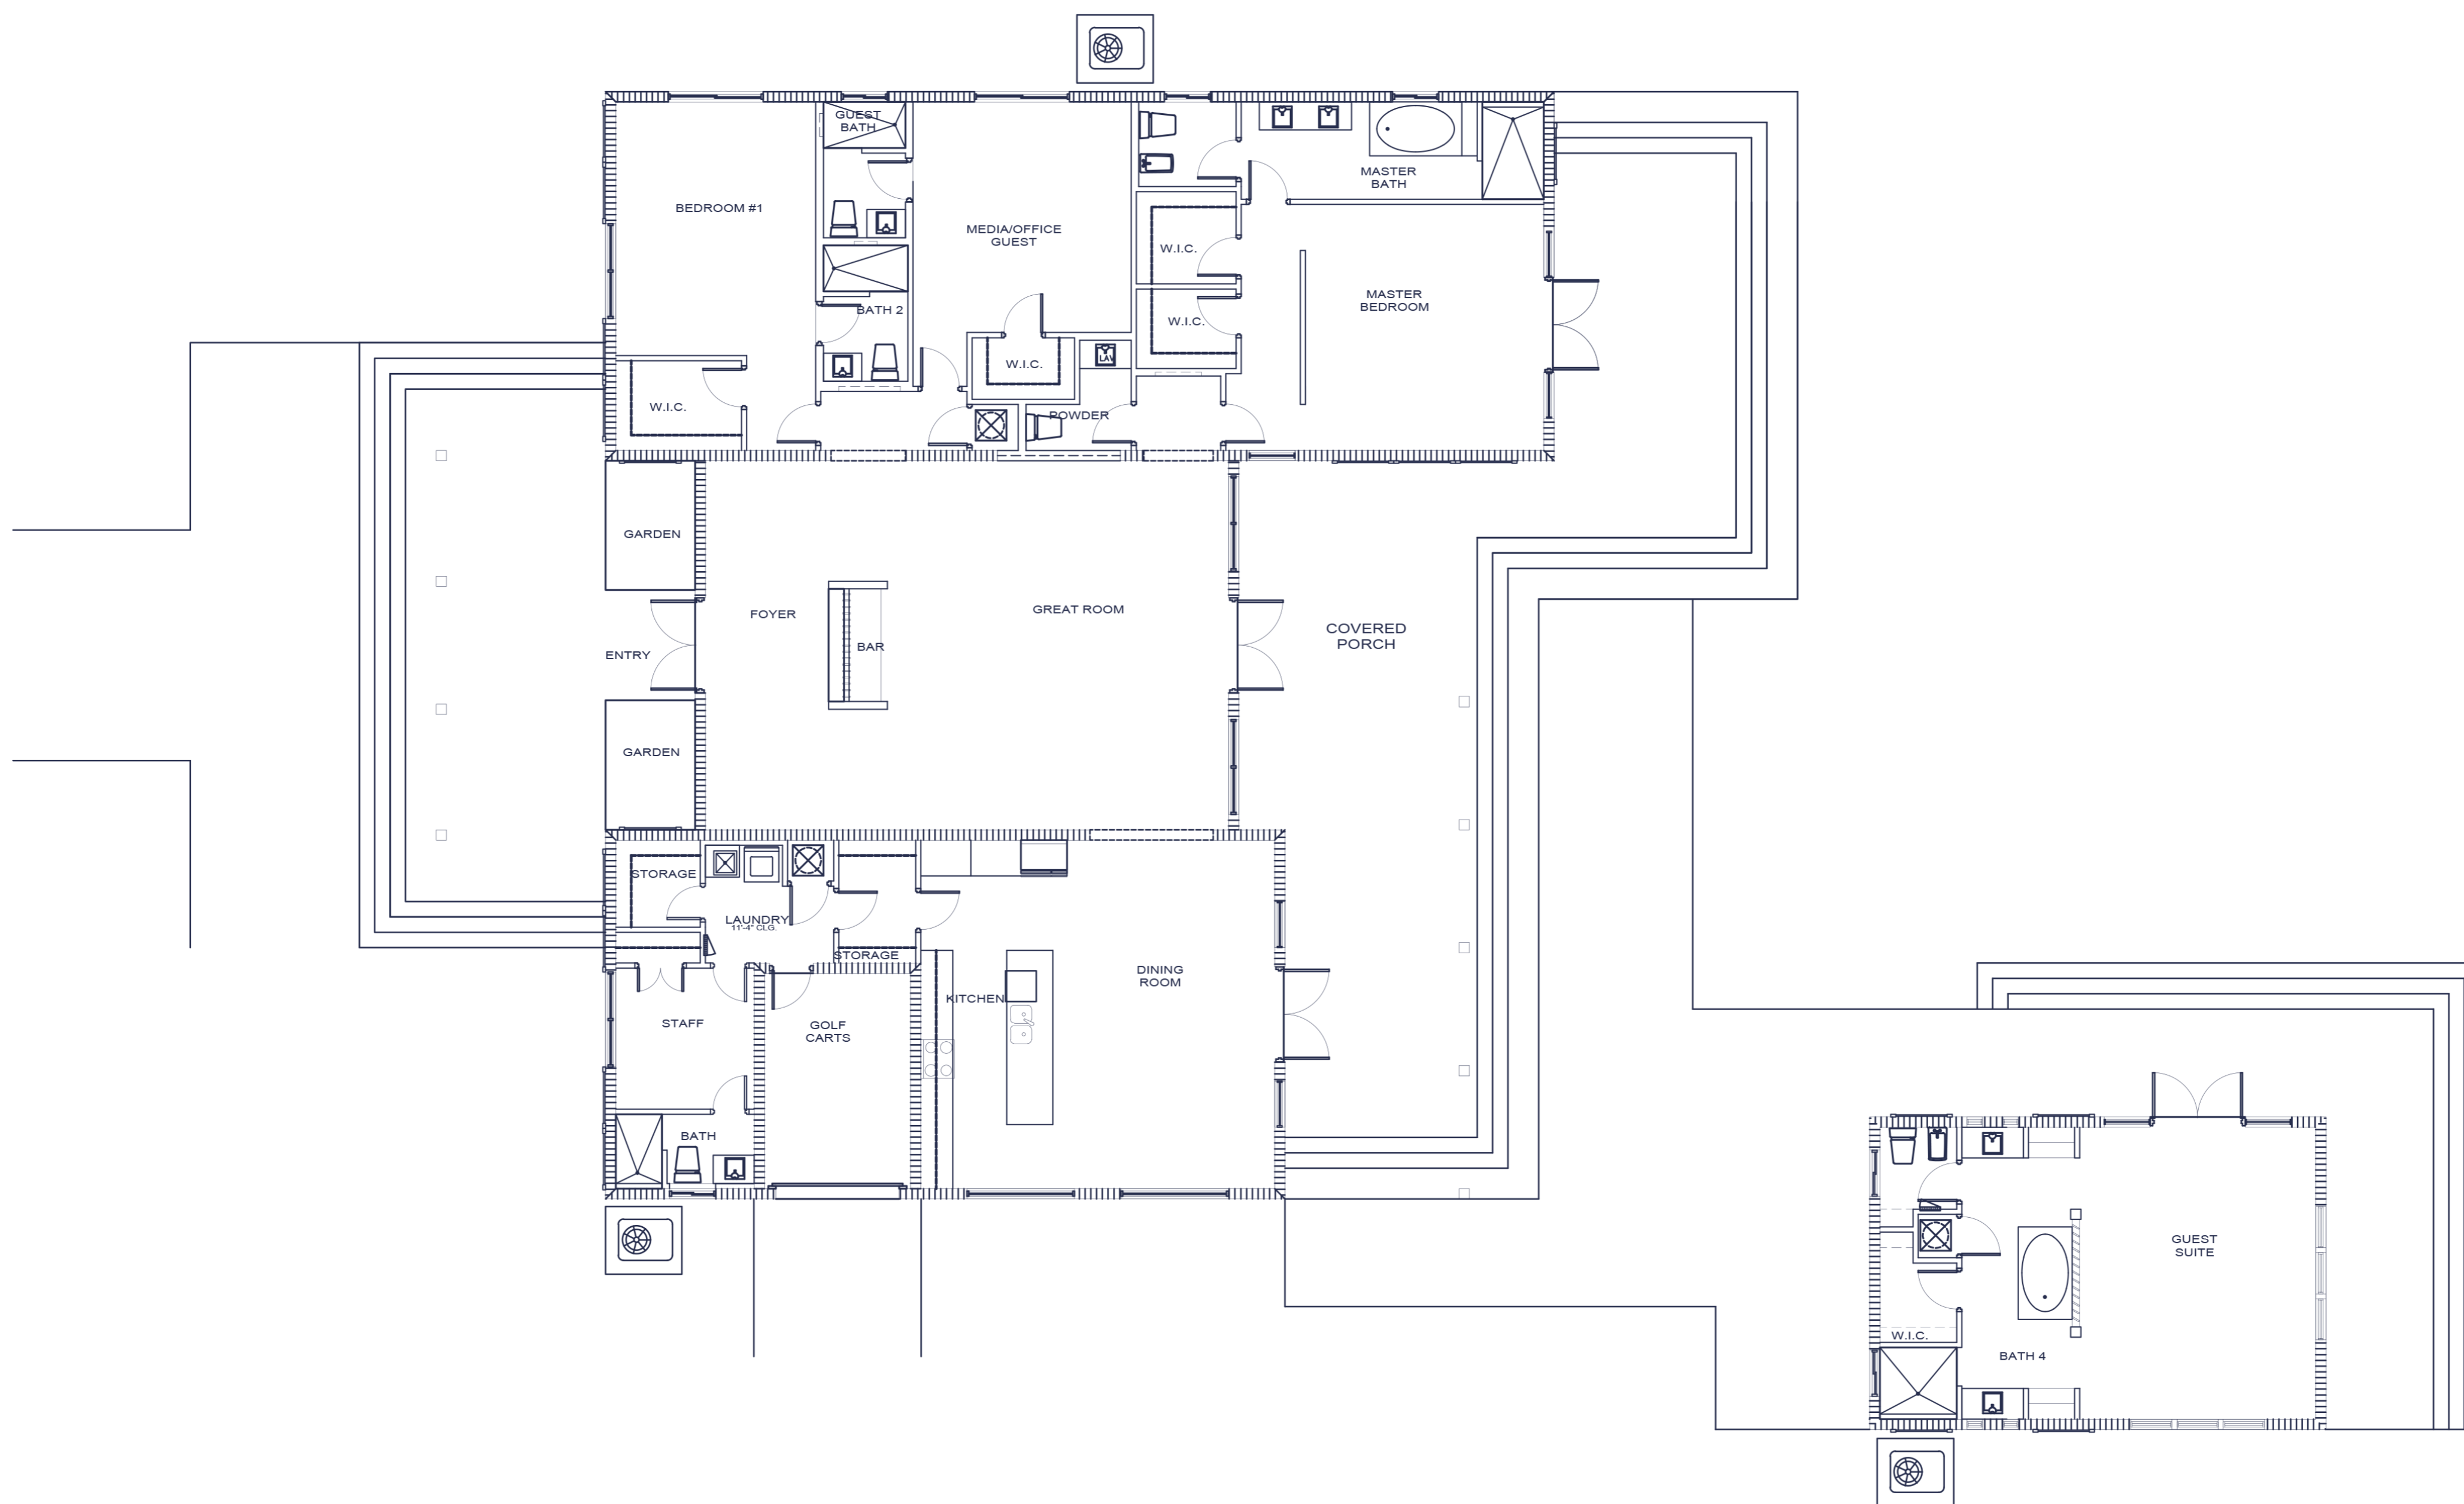

ROCKWELL ISLAND

An Exclusive Beachside Retreat

LE SERENO

6,501
TOTAL SQUARE FEET

06
BEDROOMS

4
BATHROOMS

2 OUTDOOR
SHOWERS

FENG SHUI

5,050
TOTAL SQUARE FEET

03
BEDROOMS

3 1/2
BATHROOMS

FENG SHUI WITH BUNGALOW

5,653
TOTAL SQUARE FEET

03
BEDROOMS
WITH 1 DETACHED
BUNGALOW

4 1/2
BATHROOMS

PLANTATION

4,588
TOTAL SQUARE FEET

04
BEDROOMS

4 1/2
BATHROOMS

ST. BARTS

4,367
TOTAL SQUARE FEET

04
BEDROOMS

4 1/2
BATHROOMS