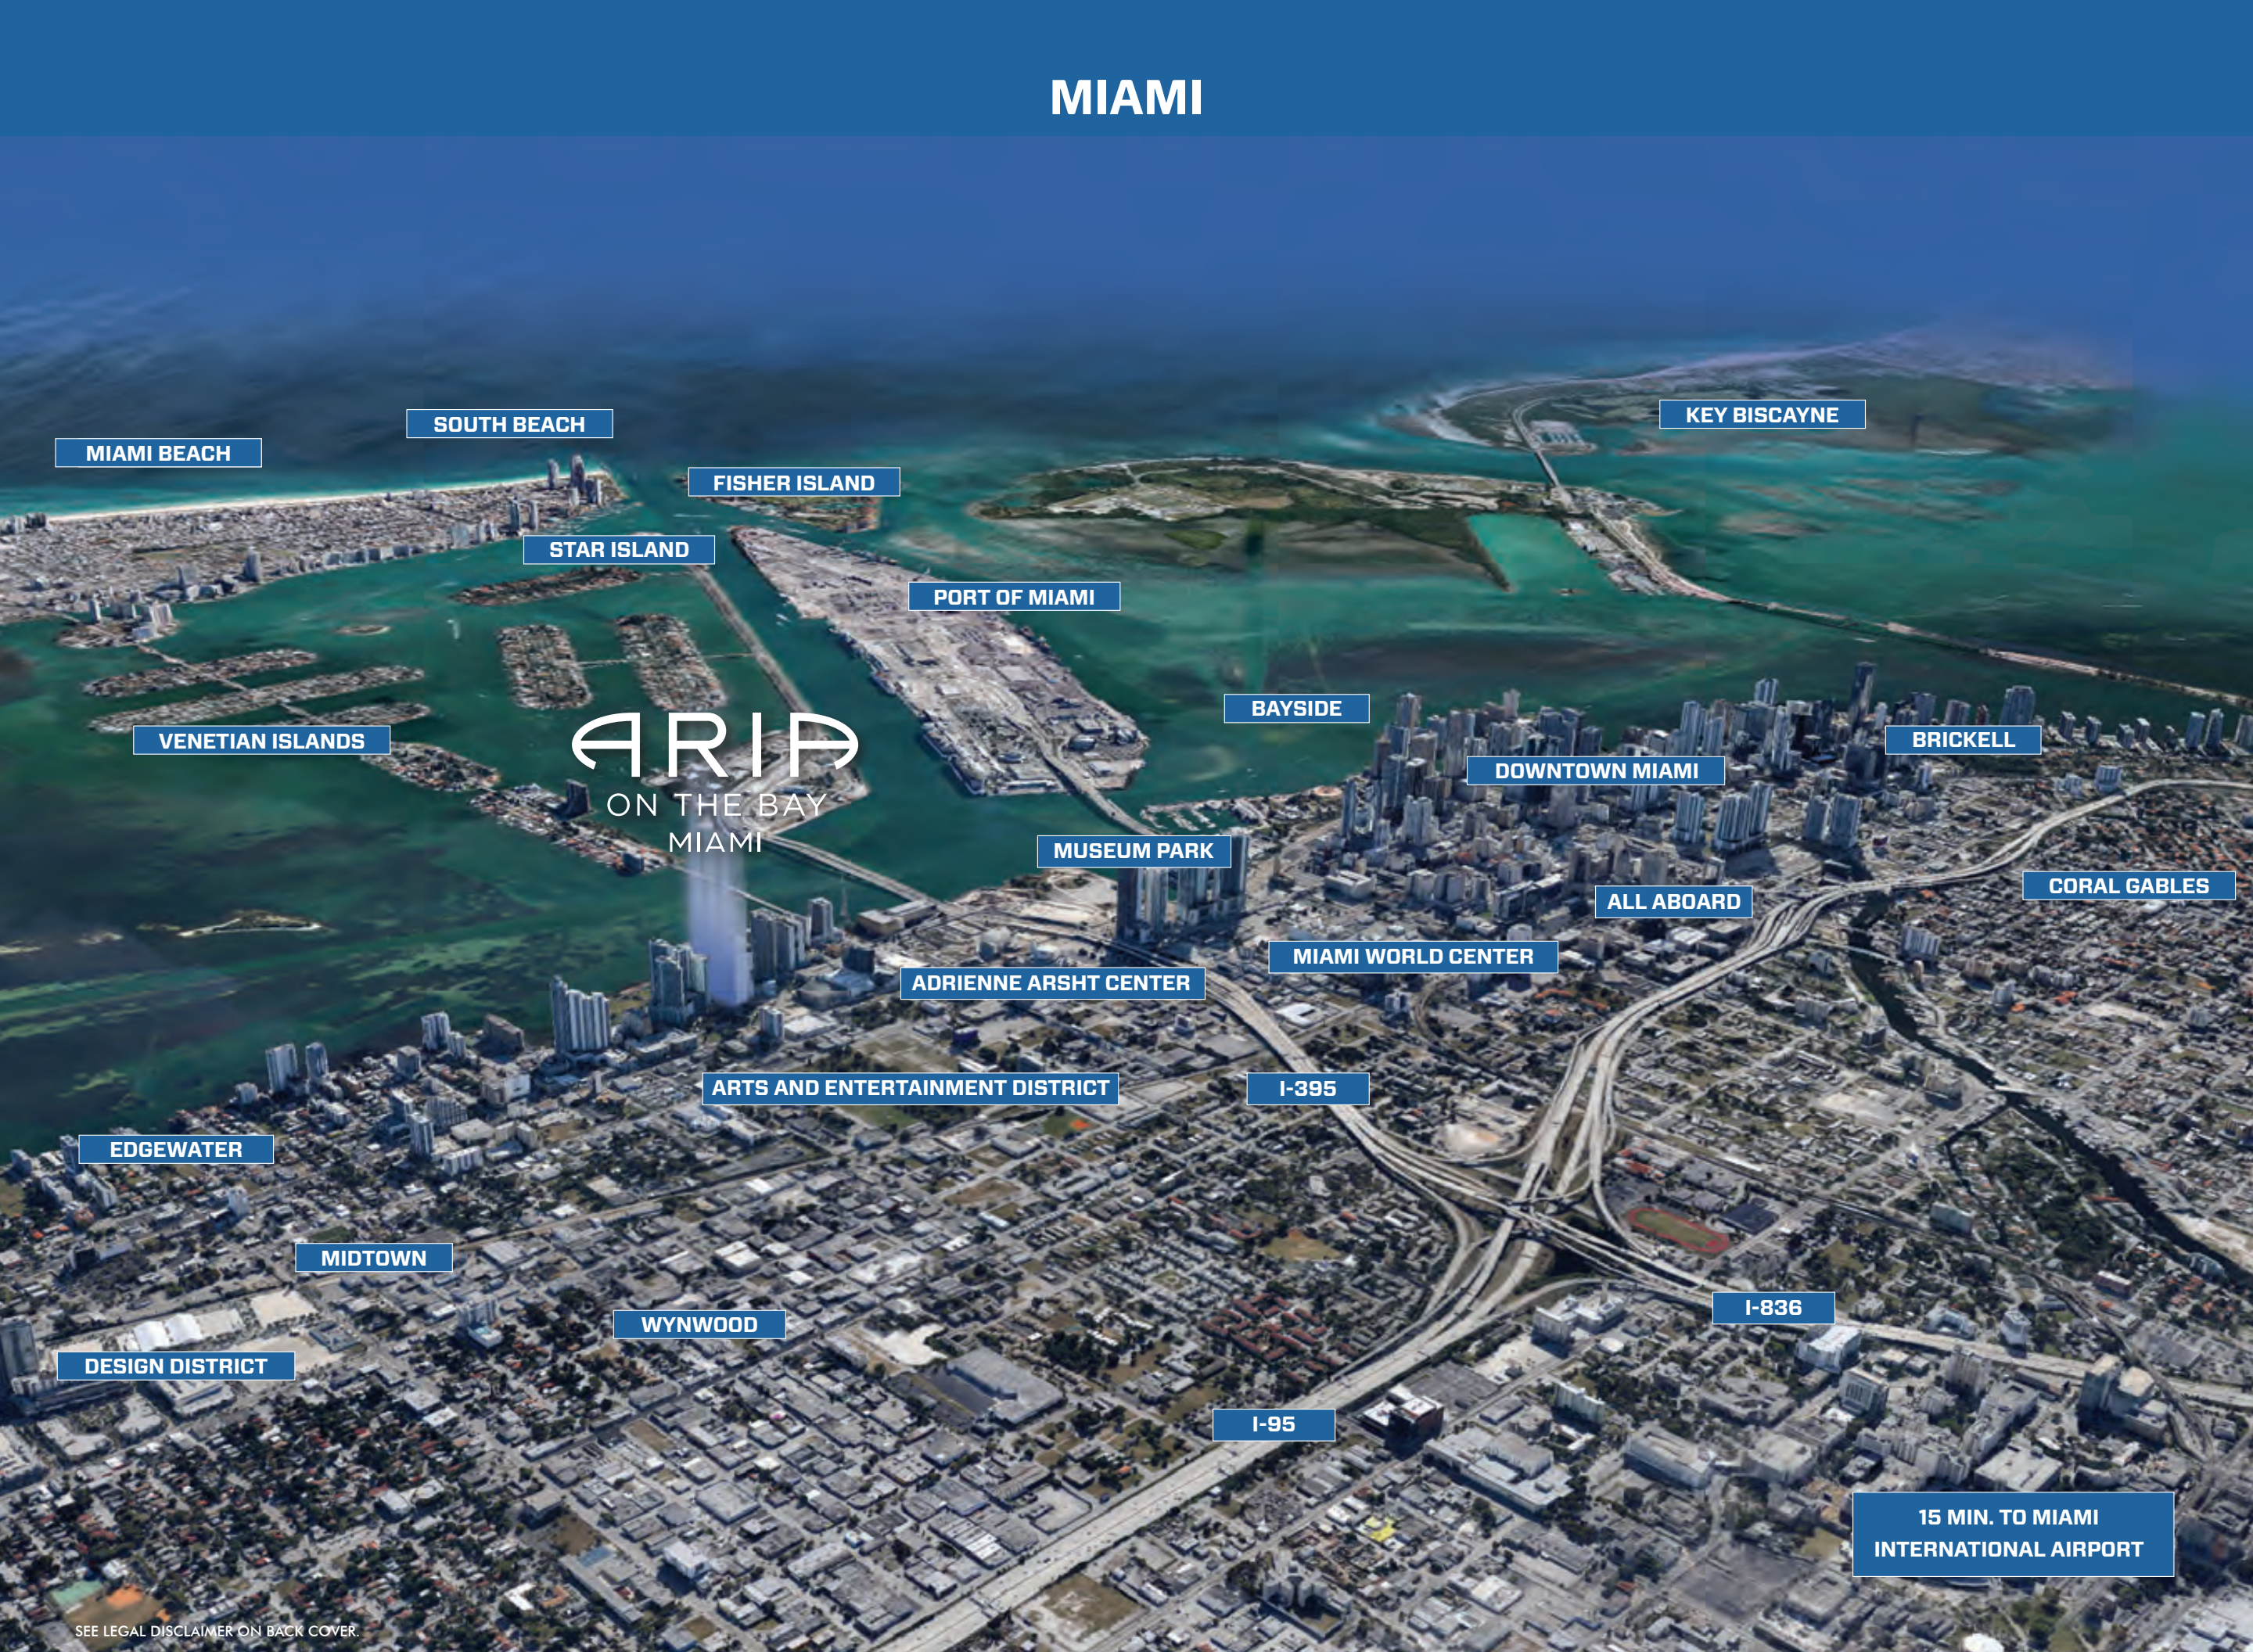

ARIA

ON THE BAY
MIAMI

IT'S ALL ABOUT ATMOSPHERE

SEE LEGAL DISCLAIMER ON BACK COVER.

ARIA

ON THE BAY

AIR...

Take a deep breath... release yourself from the cares of the outside world... Overlooking Biscayne Bay and perched atop the downtown Miami skyline, Aria on the Bay provides the ultimate atmosphere for your enjoyment.

ARTIST'S RENDERING. FINISHED PRODUCT MAY VARY.

MIAMI

ARIA
ON THE BAY
MIAMI

MIAMI BEACH

SOUTH BEACH

KEY BISCAYNE

FISHER ISLAND

STAR ISLAND

PORT OF MIAMI

VENETIAN ISLANDS

BAYSIDE

BRICKELL

DOWNTOWN MIAMI

MUSEUM PARK

CORAL GABLES

ALL ABOARD

ADRIENNE ARSHT CENTER

MIAMI WORLD CENTER

ARTS AND ENTERTAINMENT DISTRICT

I-395

EDGEWATER

I-836

MIDTOWN

WYNWOOD