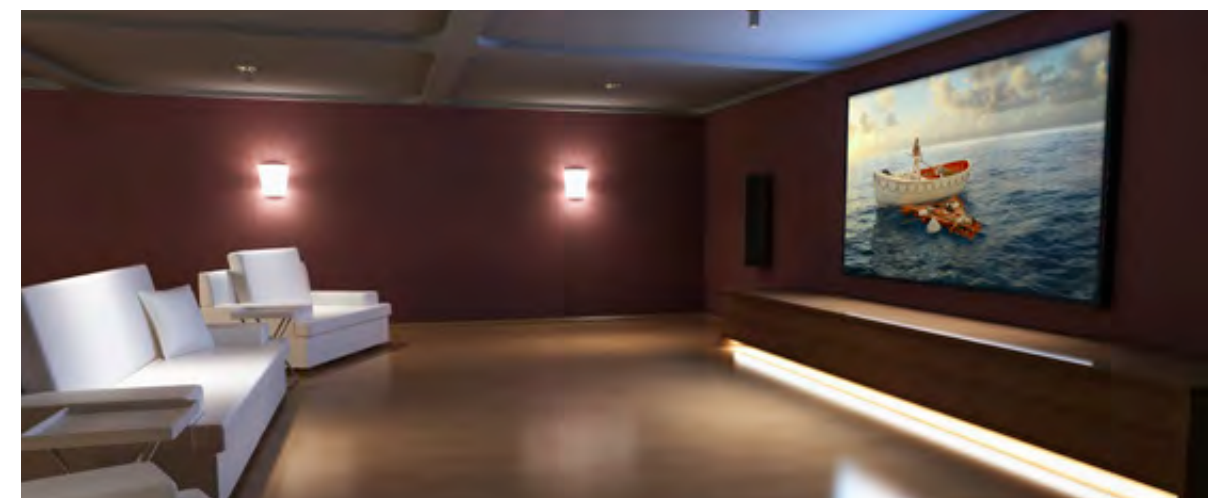

SOAK UP THE WARM MIAMI SUN FROM THREE CURVED SUNRISE/SUNSET POOLS

with luxe lounge chairs and lush landscaping. At Aria on the Bay, you won't need to raise your expectations, because every feature here is already at the pinnacle of excellence.

LIFT YOUR SPIRITS

- 2 curved sunrise/sunset pools
- Children's pool
- Hot tub overlooking Biscayne Bay
- Indoor/outdoor social room
- Expansive sun deck and lounge area
- Street-level retail and office space
- High-speed wireless internet in social spaces
- 24-hour reception desk and on-site monitoring
- Controlled-entry garage with assigned parking
- Valet parking
- State-of-the-art gym and yoga studio
- Outdoor fire pit with custom seating
- BBQ area with summer kitchen features
- Great room with social areas including pool table and flat screen tv
- Private spa and massage treatment area
- Game room and library
- Screening room/theater
- Teen Lounge and Kids' Playroom
- Business center with conference room and offices