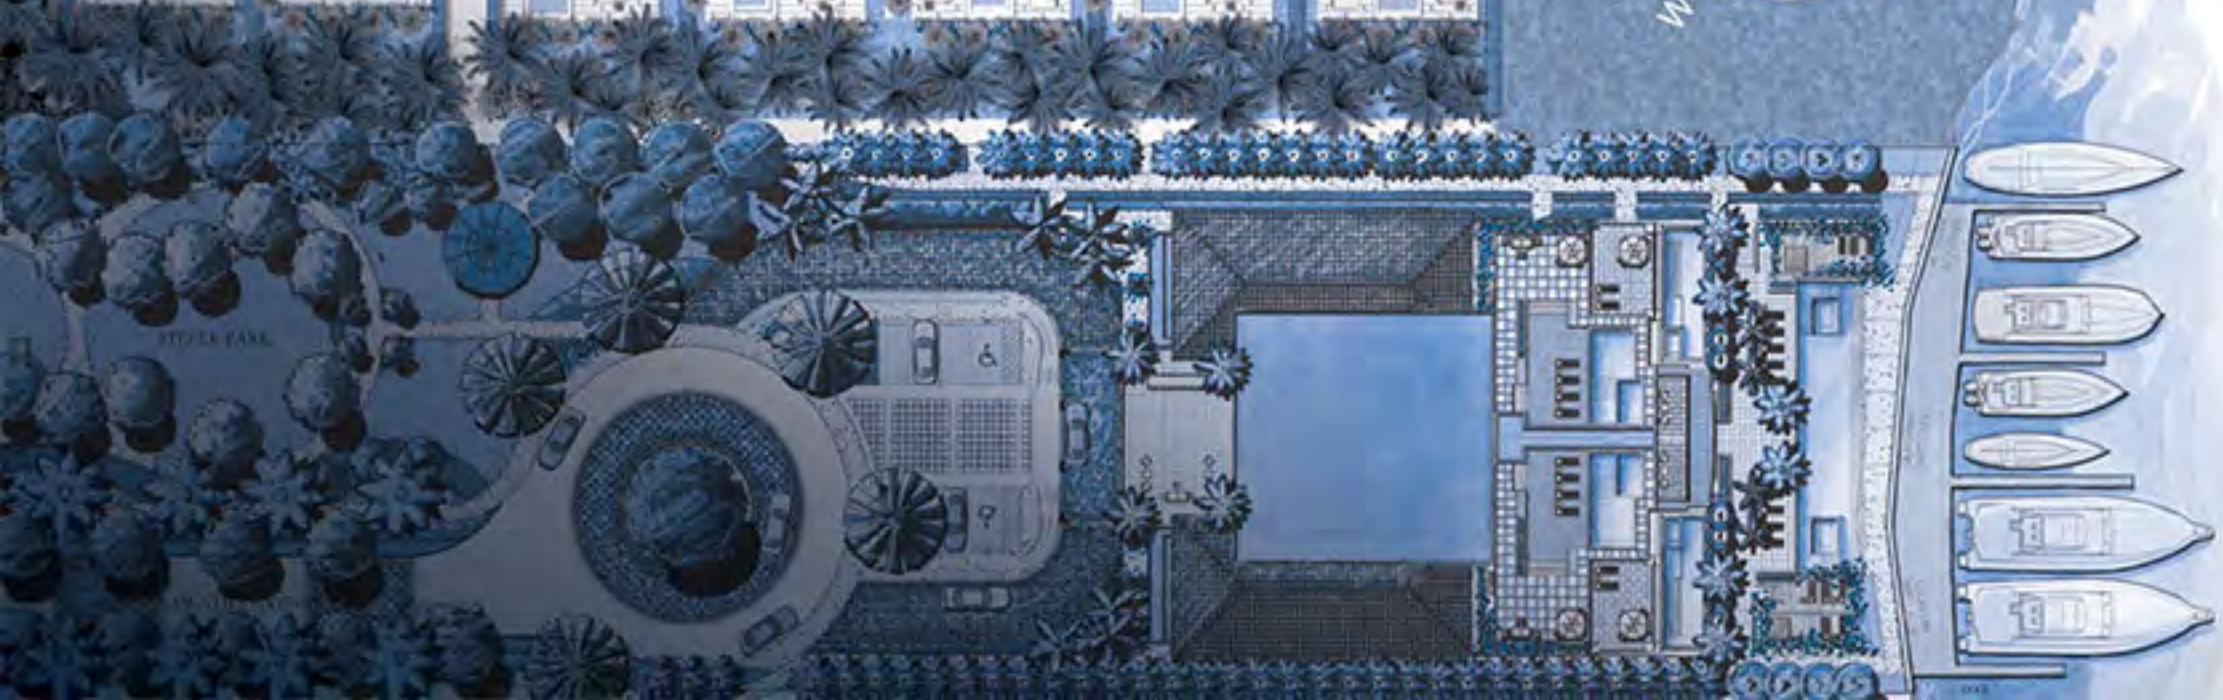

VILLAS AT
VIZCAYA

West Glencoe street

STREET PARK

4 Bedrooms - 3.5 Bathrooms - 2 Car Garage - 4 Balconies

Level	Garage	A/C	Terrace
First Floor	468 SF	692 SF	1047 SF
Second Floor		1892 SF	375 SF
Third Floor		1912 SF	284 SF
Total	468 SF	4496 SF	1076 SF
GRAND TOTAL	6670 SF		

B

MODEL